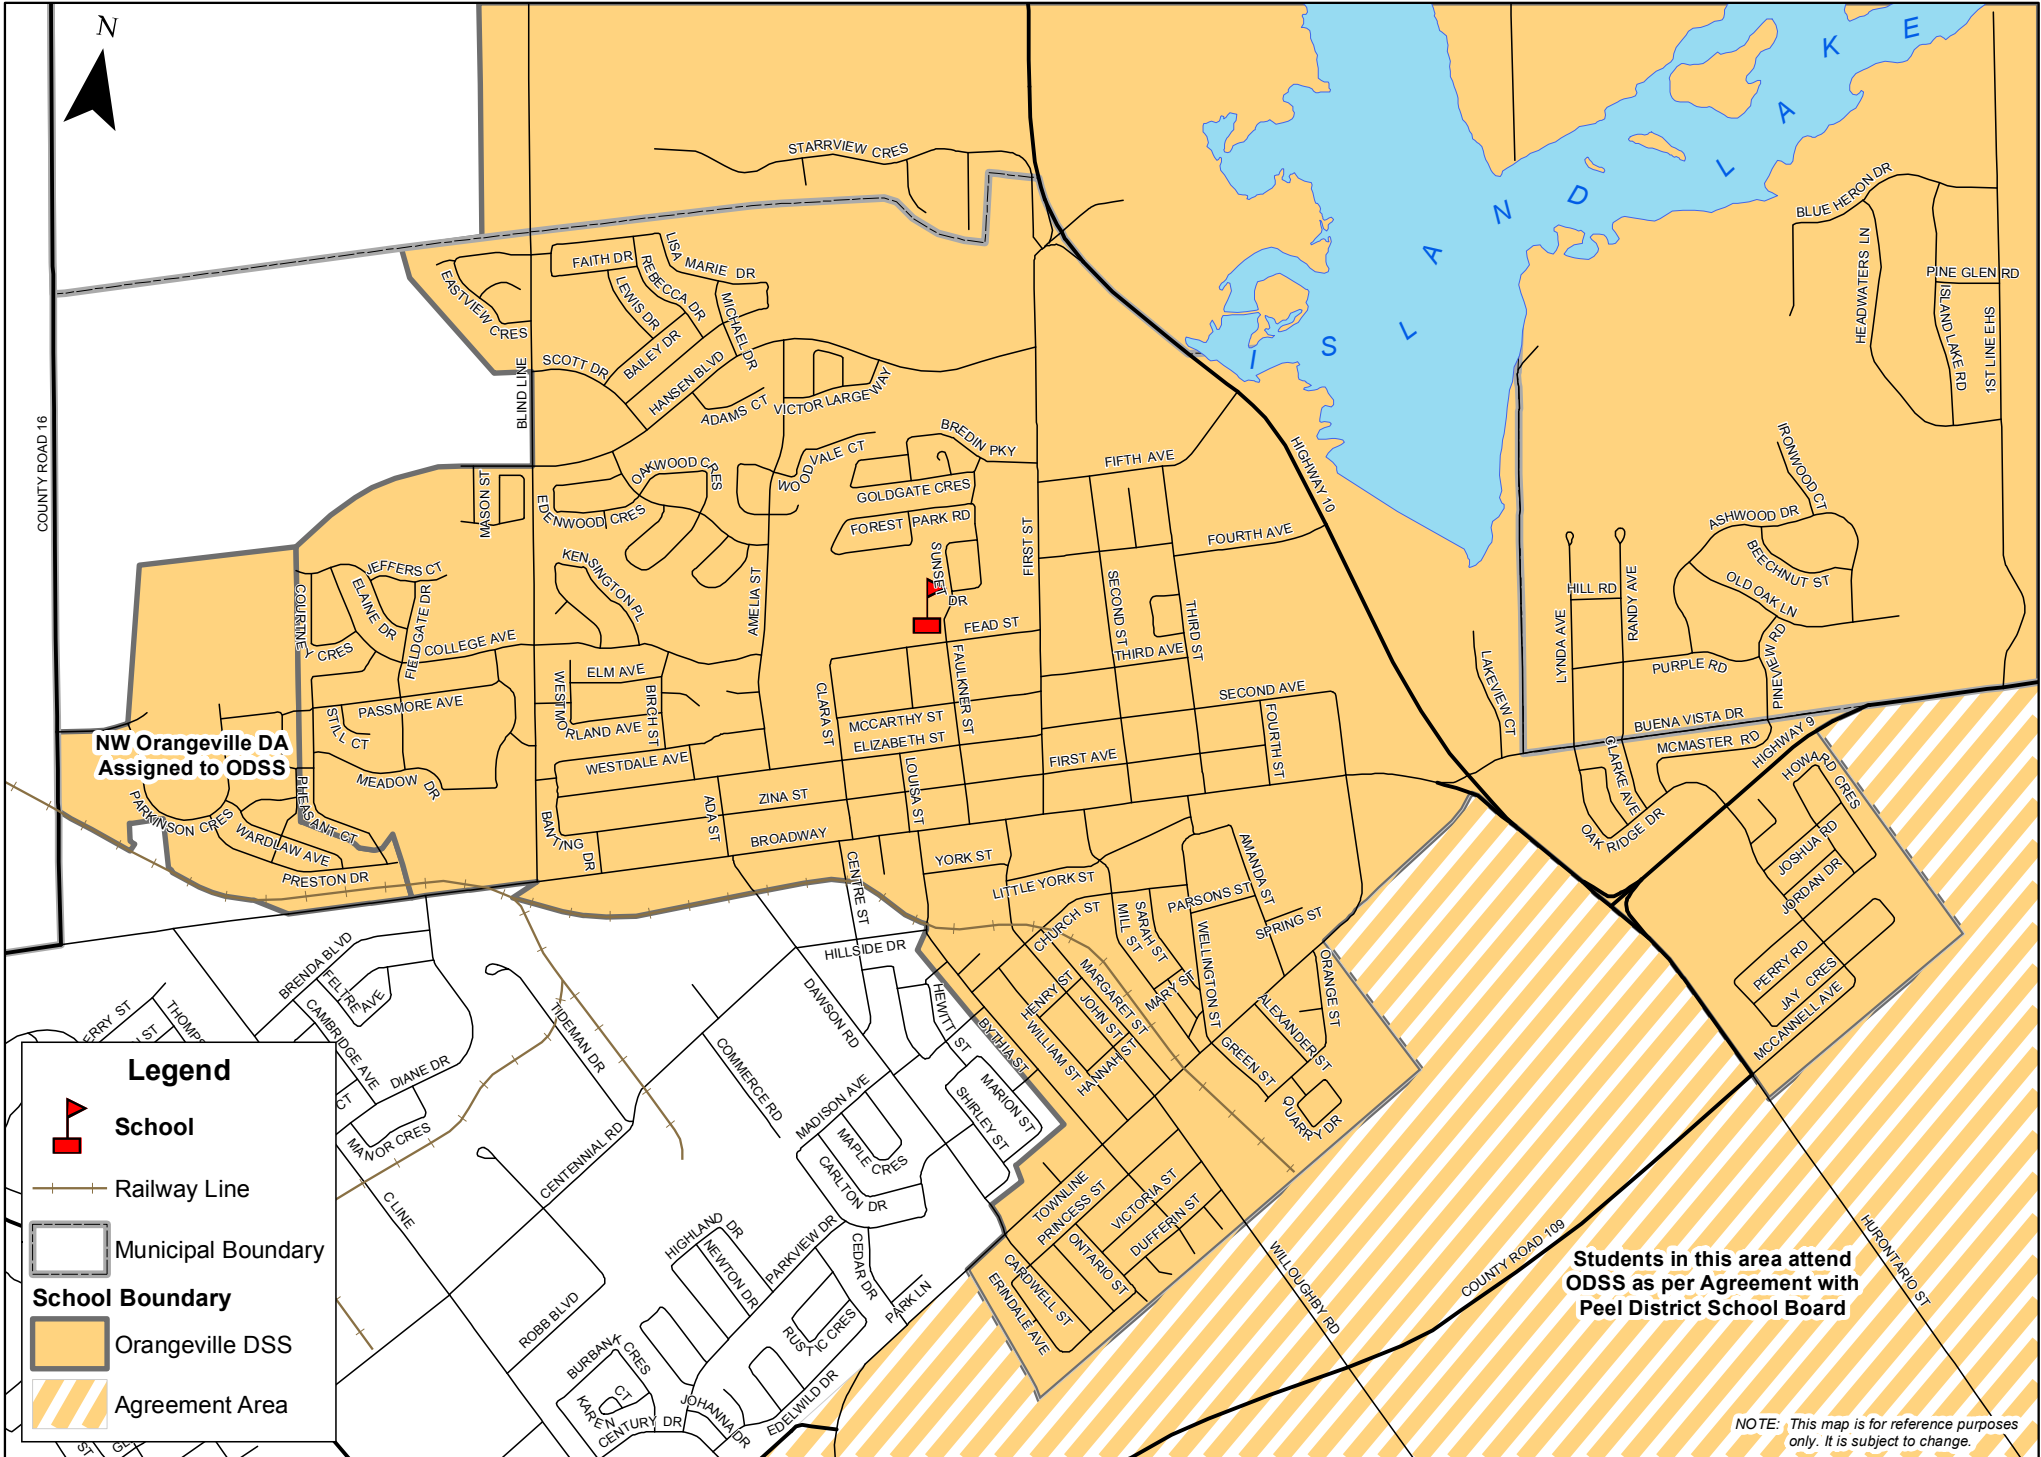

Orangeville DSS Attendance Area - (Map 1 of 2)

Orangeville District Secondary School Attendance Area - (Map 2 of 2)

NW Orangeville DA Assigned to ODSS

Students in this area attend ODSS as per Agreement with Peel District School Board

NOTE: This map is for reference purposes only. It is subject to change.